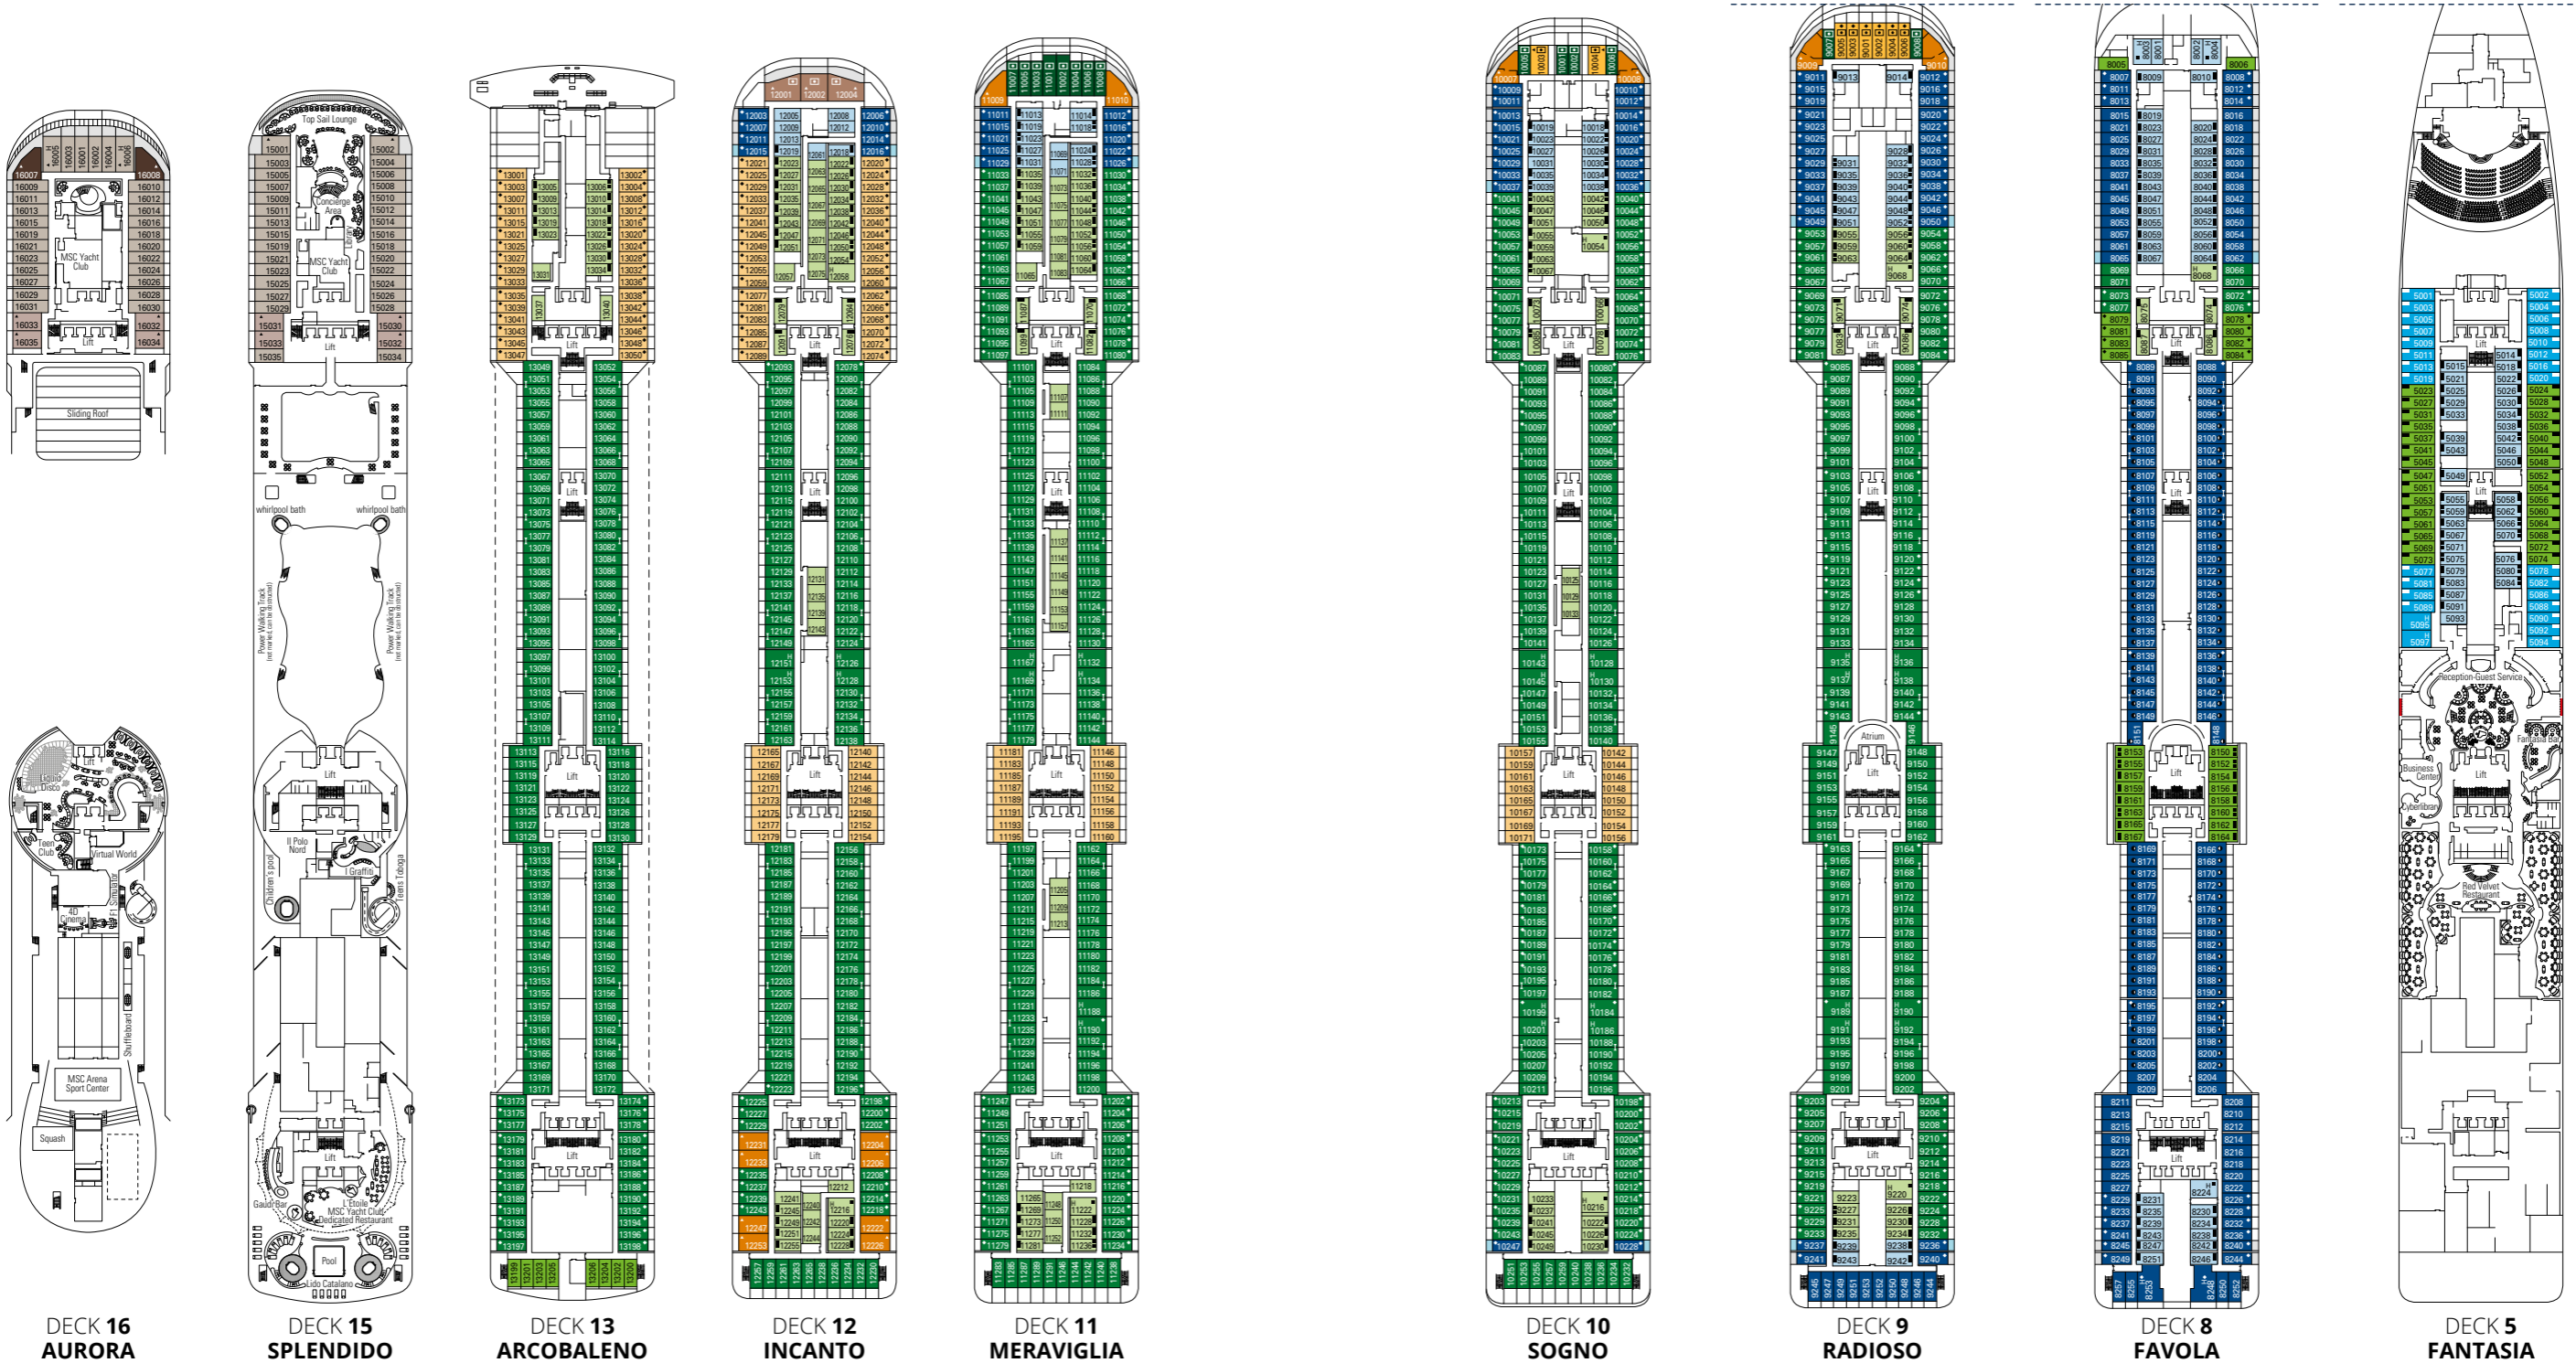

MSC Fantasia

Use the deck plans to select your ideal cabin.
Choose the deck you wish then use the colours to identify the category of accommodation you desire.

Cabins 1637 | Guests 4363

Cabin Categories and Experiences.

BELLA EXPERIENCE

- Interior
- Ocean View
- Balcony

FANTASTICA EXPERIENCE

- Interior
- Ocean View
- Balcony
- Family Cabins*
- Suite°

AUREA EXPERIENCE

- Balcony
- Suite°
- Suite

MSC YACHT CLUB

- Deluxe Suite
- Grand Suite
- Executive & Family Suite°
- Royal Suite

LEGEND

- ▲ Sofa bed
- ◆ Double sofa bed
- 3rd bed is a pullman bed
- 3rd and 4th beds are pullman beds
- ↔ Connecting Cabins
- Cabins with panoramic sealed window
- Cabins for guests with disabilities or reduced mobility
- Cabins with partial view
- Balcony with metal balustrade
- Balcony with half glass half metal balustrade

- * The ship offers many family cabins which are the combination of 2 connected cabins. Please contact your travel agent for all the available options.
- All cabins have one double bed convertible to two single beds.
- 3rd bed available in all categories except for Suite with Panoramic Sealed Window Fantastica.
- 4th bed available in all categories except for Suite with Panoramic Sealed Window Fantastica, Suite Aurea and MSC Yacht Club Suites.
- °Sealed panoramic window.