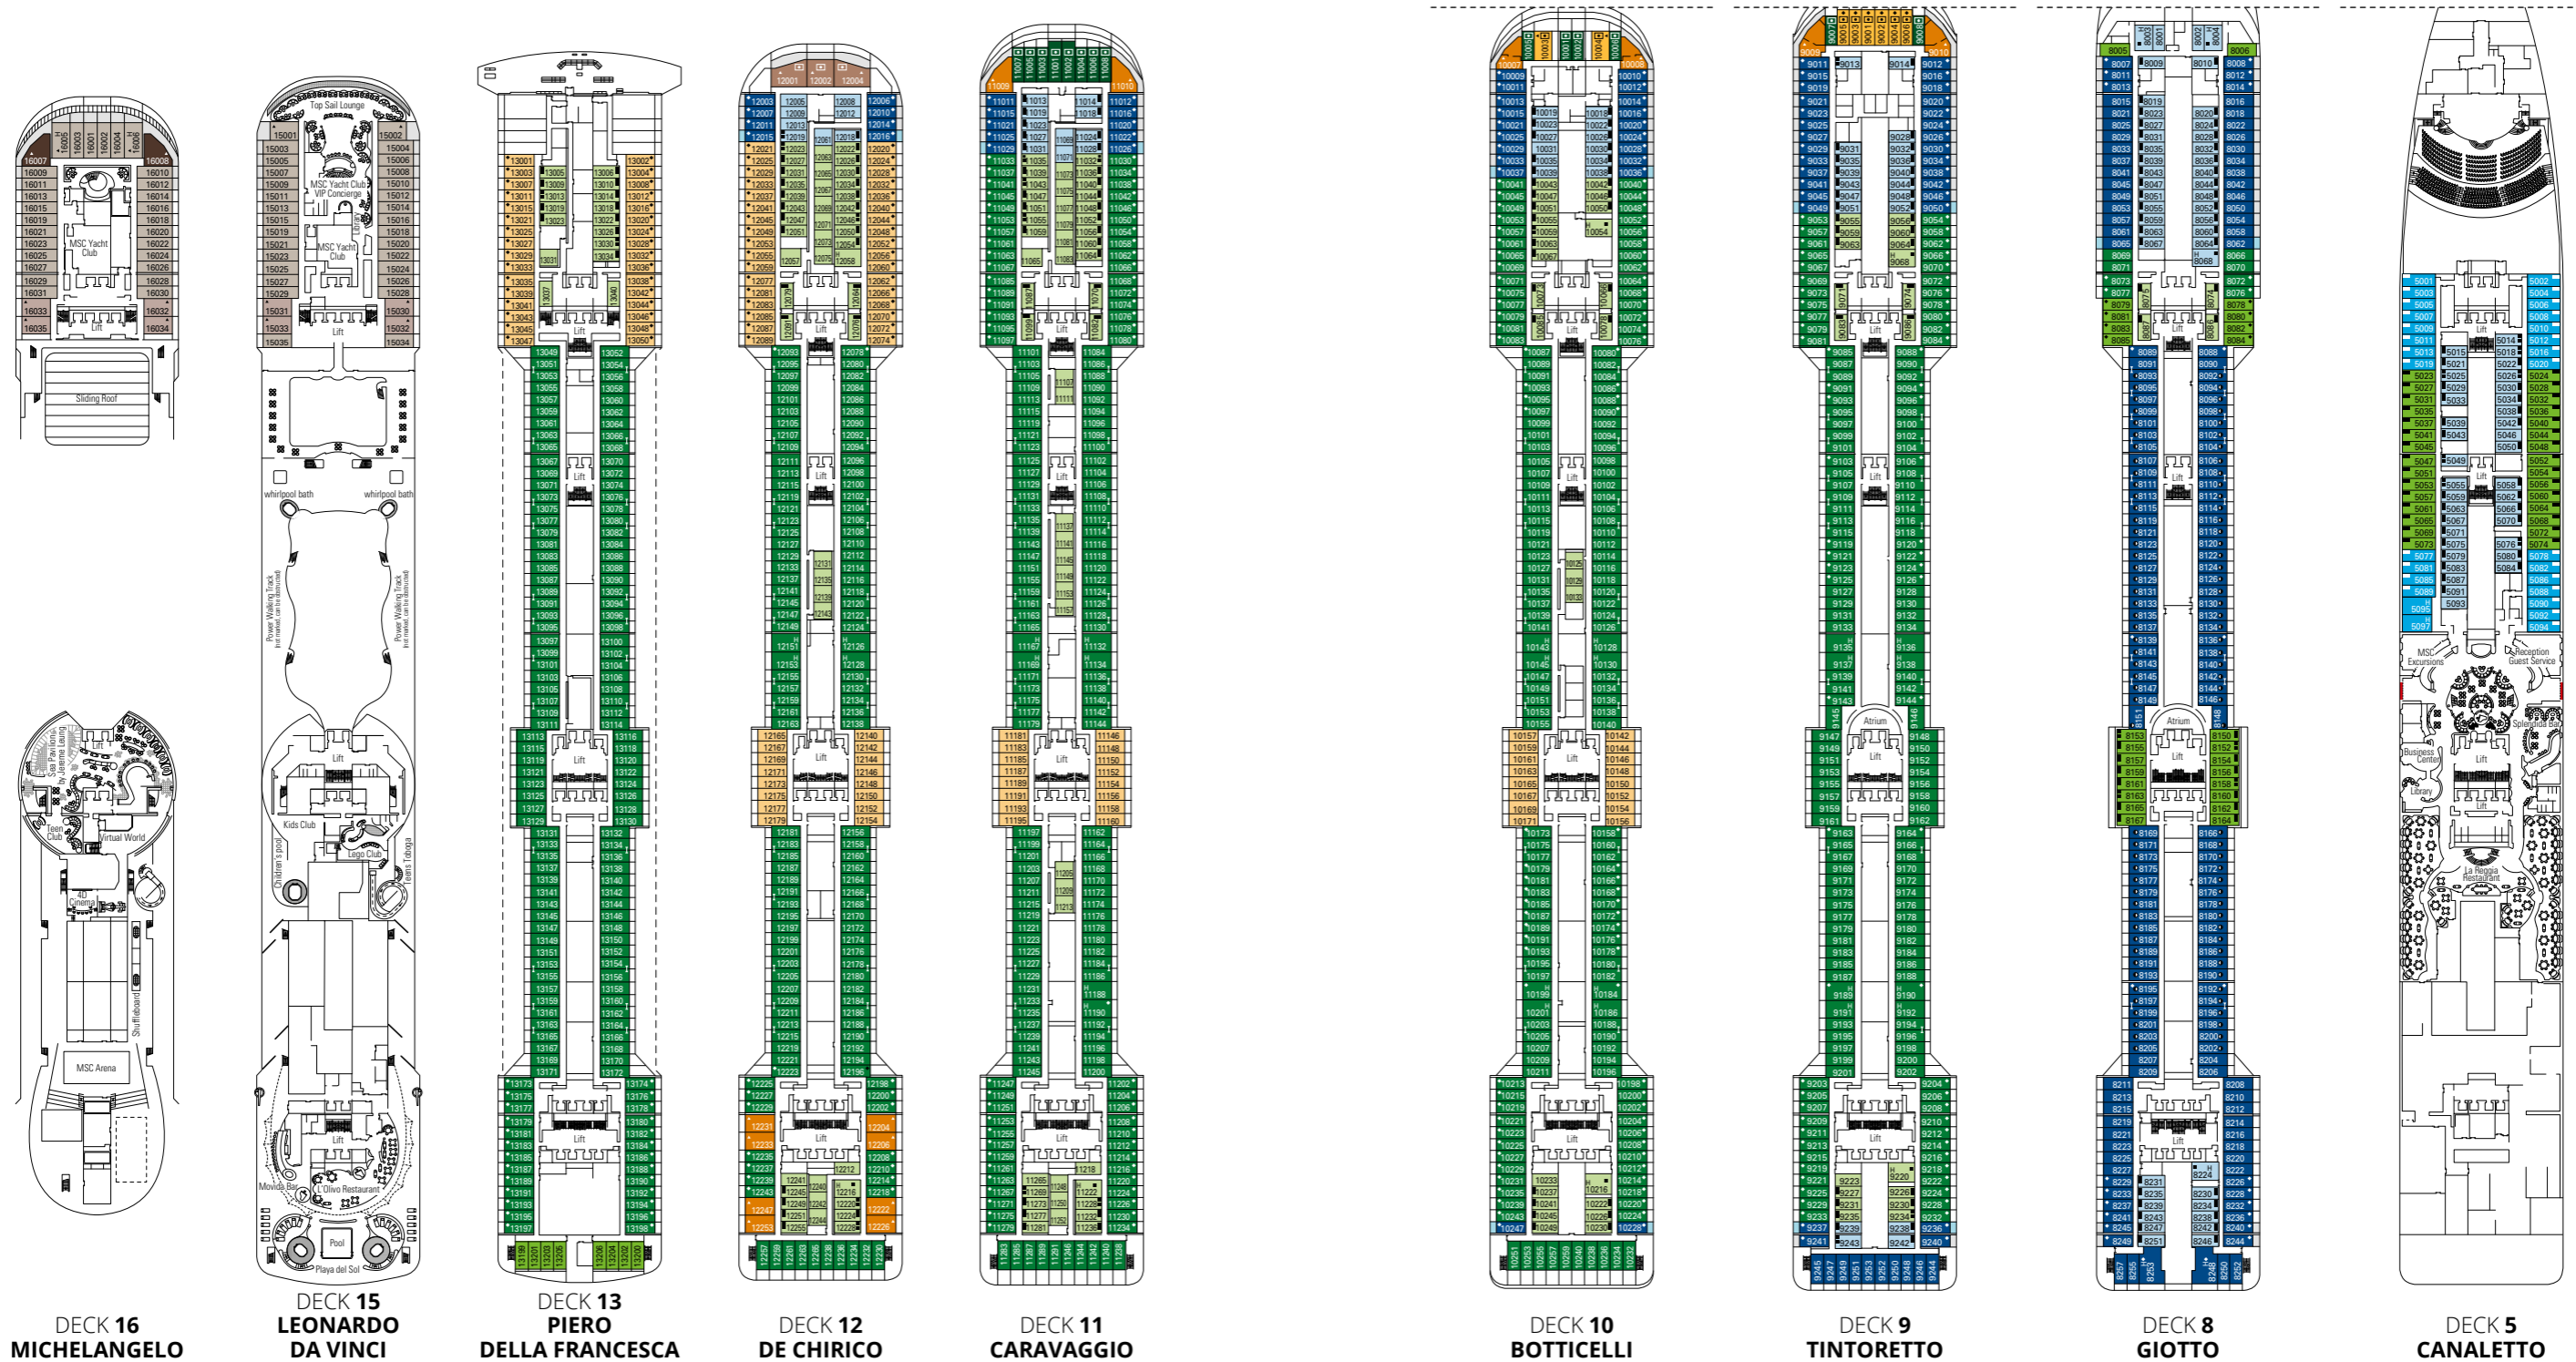

MSC Splendida

Use the deck plans to select your ideal cabin.
Choose the deck you wish then use the colours to identify the category of accommodation you desire.

Cabins 1637 | Guests 4363

Cabin Categories and Experiences.

BELLA EXPERIENCE

- Interior
- Ocean View
- Balcony

FANTASTICA EXPERIENCE

- Interior
- Ocean View
- Balcony
- Family Cabins*
- Suite°

AUREA EXPERIENCE

- Balcony
- Suite°
- Suite°

MSC YACHT CLUB

- Deluxe Suite
- Grand Suite
- Executive & Family Suite°
- Royal Suite

LEGEND

- ▲ Sofa bed
- ◆ Double sofa bed
- 3rd bed is a pullman bed
- 3rd and 4th beds are pullman beds
- ↔ Connecting Cabins
- ☐ Cabins with panoramic sealed window
- H Cabins for guests with disabilities or reduced mobility
- Cabins with partial view
- Balcony with metal balustrade
- Balcony with half glass half metal balustrade

- *The ship offers many family cabins which are the combination of 2 connected cabins. Please contact your travel agent for all the available options.
- All cabins have one double bed convertible to two single beds.
- 3rd bed available in all categories except for Suite with Panoramic Sealed Window Fantastica.
- 4th beds available in all categories except for Suite with Panoramic Sealed Window Fantastica, Suite Aurea and MSC Yacht Club Suites.
- °Sealed panoramic window.